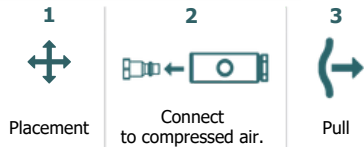

The AIRFIX DRAW ALIGNER is an essential tool for auto body technicians performing dent repair work. Its patented design features a non-adhesive, recessed seal that can be replaced in seconds. Additionally, four vacuum pads help keep the gasket from slipping, making the system even more durable. It's easily one of the most reliable dent-pulling systems on the market.

INNOVATIVE AND PATENTED DESIGN

- The suction cup plate is equipped with 4 rubber pads, which absorb the shearing forces when pulling.
- The surrounding seal is recessed without glue.
- The seal and the pads are easily replaceable.

POWERFUL AND EFFECTIVE PULLING

- Pulling capacity of up to 770 lb throughout the entire height of the unit. Maximum pulling height of 52". Crank winch with 1/4" wire rope (3,300 lb tensile strength). Slide system allows you to adjust the pulling height in seconds—no tools required.
- Angled gear to facilitate downward pulling.

ERGONOMIC DESIGN

- Lightweight (68 lb) and easy to move with two wheels.
- Low noise level achieved by a high performance silencer.

OPERATION