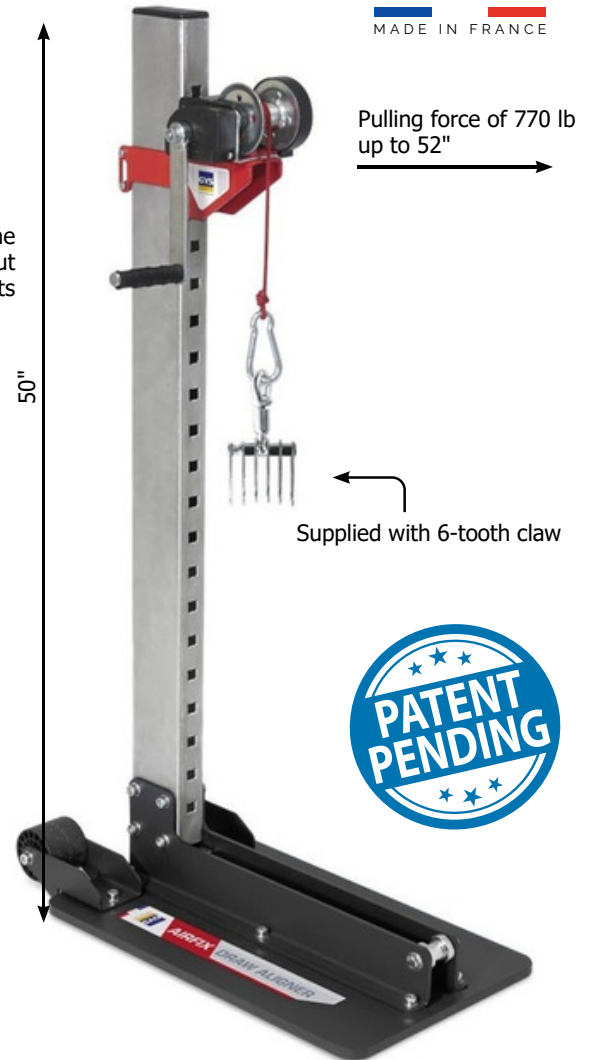

### POWERFUL AND EFFECTIVE PULLING

- Pulling capacity of up to 770 lb throughout the entire height of the unit. Maximum pulling height of 52". Crank winch with 1/4" wire rope (3,300 lb tensile strength). Slide system allows you to adjust the pulling height in seconds—no tools required.
- Angled gear to facilitate downward pulling.

### ERGONOMIC DESIGN

- Lightweight (68 lb) and easy to move with two wheels.
- Low noise level achieved by a high performance silencer.

### OPERATION

### SPARE PARTS

Wire rope	079588	78"
Seal for plate	079571	68"

Change the height of the winch instantly without removing any parts

**INQUIRE IN BOOTH FOR EXCLUSIVE SHOW PRICING**

Speak with a CRTE Sales Rep to review special packages & limited-time offers  
Valid April 22– May 15, 2026