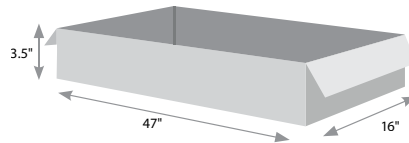

The AIRFIX DRAW ALIGNER is an essential tool for auto body technicians performing dent repair work. Its patented design features a non-adhesive, recessed seal that can be replaced in seconds. Additionally, four vacuum pads help keep the gasket from slipping, making the system even more durable. It's easily one of the most reliable dent-pulling systems on the market.

INNOVATIVE AND PATENTED DESIGN

- The suction cup plate is equipped with 4 rubber pads, which absorb the shearing forces when pulling.
- The surrounding seal is recessed without glue.
- The seal and the pads are easily replaceable.

POWERFUL AND EFFECTIVE PULLING

- Pulling capacity of up to 770 lb throughout the entire height of the unit. Maximum pulling height of 52". Crank winch with 1/4" wire rope (3,300 lb tensile strength). Slide system allows you to adjust the pulling height in seconds—no tools required.
- Angled gear to facilitate downward pulling.

ERGONOMIC DESIGN

- Lightweight (68 lb) and easy to move with two wheels.
- Low noise level achieved by a high performance silencer.

OPERATION