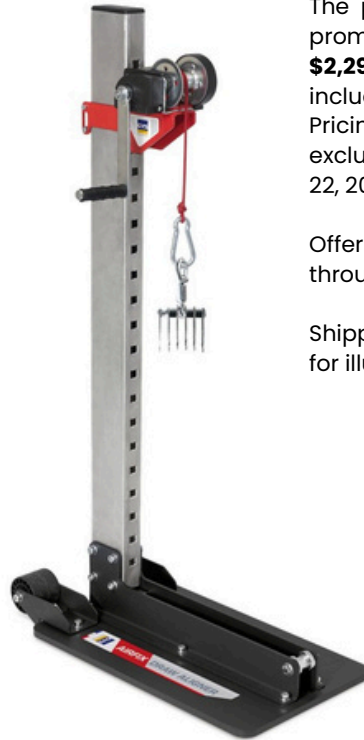

The AIRFIX DRAW ALIGNER is an essential tool for auto body technicians performing dent repair work. Its patented design features a non-adhesive, recessed seal that can be replaced in seconds. Additionally, four vacuum pads help keep the gasket from slipping, making the system even more durable. It's easily one of the most reliable dent-pulling systems on the market.

### POWERFUL AND EFFECTIVE PULLING

- Pulling capacity of up to 770 lb throughout the entire height of the unit. Maximum pulling height of 52". Crank winch with 1/4" wire rope (3,300 lb tensile strength). Slide system allows you to adjust the pulling height in seconds—no tools required.
- Angled gear to facilitate downward pulling.

### SPARE PARTS

Wire rope	079588	78"
Seal for plate	079571	68"

Change the height of the winch instantly without removing any parts

**INQUIRE IN BOOTH FOR EXCLUSIVE SHOW PRICING**

Speak with a CRTE Sales Rep to review special packages & limited-time offers  
Valid April 22– May 15, 2026

Show Special Valid Through May 15, 2026

The payment example provided is based on an advertising promotion requiring dealer participation. The list price is **\$2,297.98**. This example includes all accessories shown, including GYS part numbers **077379, 079571, and 079588**. Pricing will reflect a 20% discount off list price. This offer is exclusive and valid only as shown. Promotion valid from April 22, 2026 through May 15, 2026.